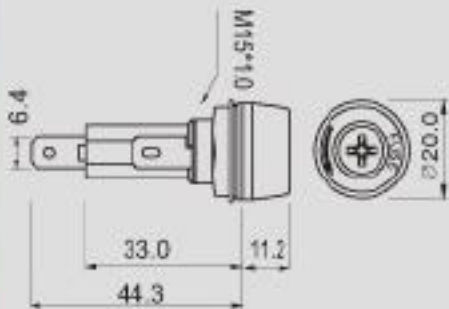

R3-53

 (6.4mm)0.250"
SQ

15A 250V AC

 0.5~3.0mm

CAP

FUSE 

Screw type

Ø 6.4*30

Ø 6.35*31.8

CUT-OUT

FEATURES:

- Material:
Frame and cap: phenolic(UL flame: 94V-1).
Terminal : nickel plated brass.
- Mounted by nut.