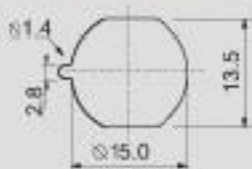

R3-53

 (6.4mm)0.250"
SQ

15A 250V AC

 0.5~3.0mm

CAP

FUSE 

Screw type

Ø 6.4*30

Ø 6.35*31.8

CUT-OUT

FEATURES:

- Material:
Frame and cap: phenolic(UL flame: 94V-1).
Terminal : nickel plated brass.
- Mounted by nut.